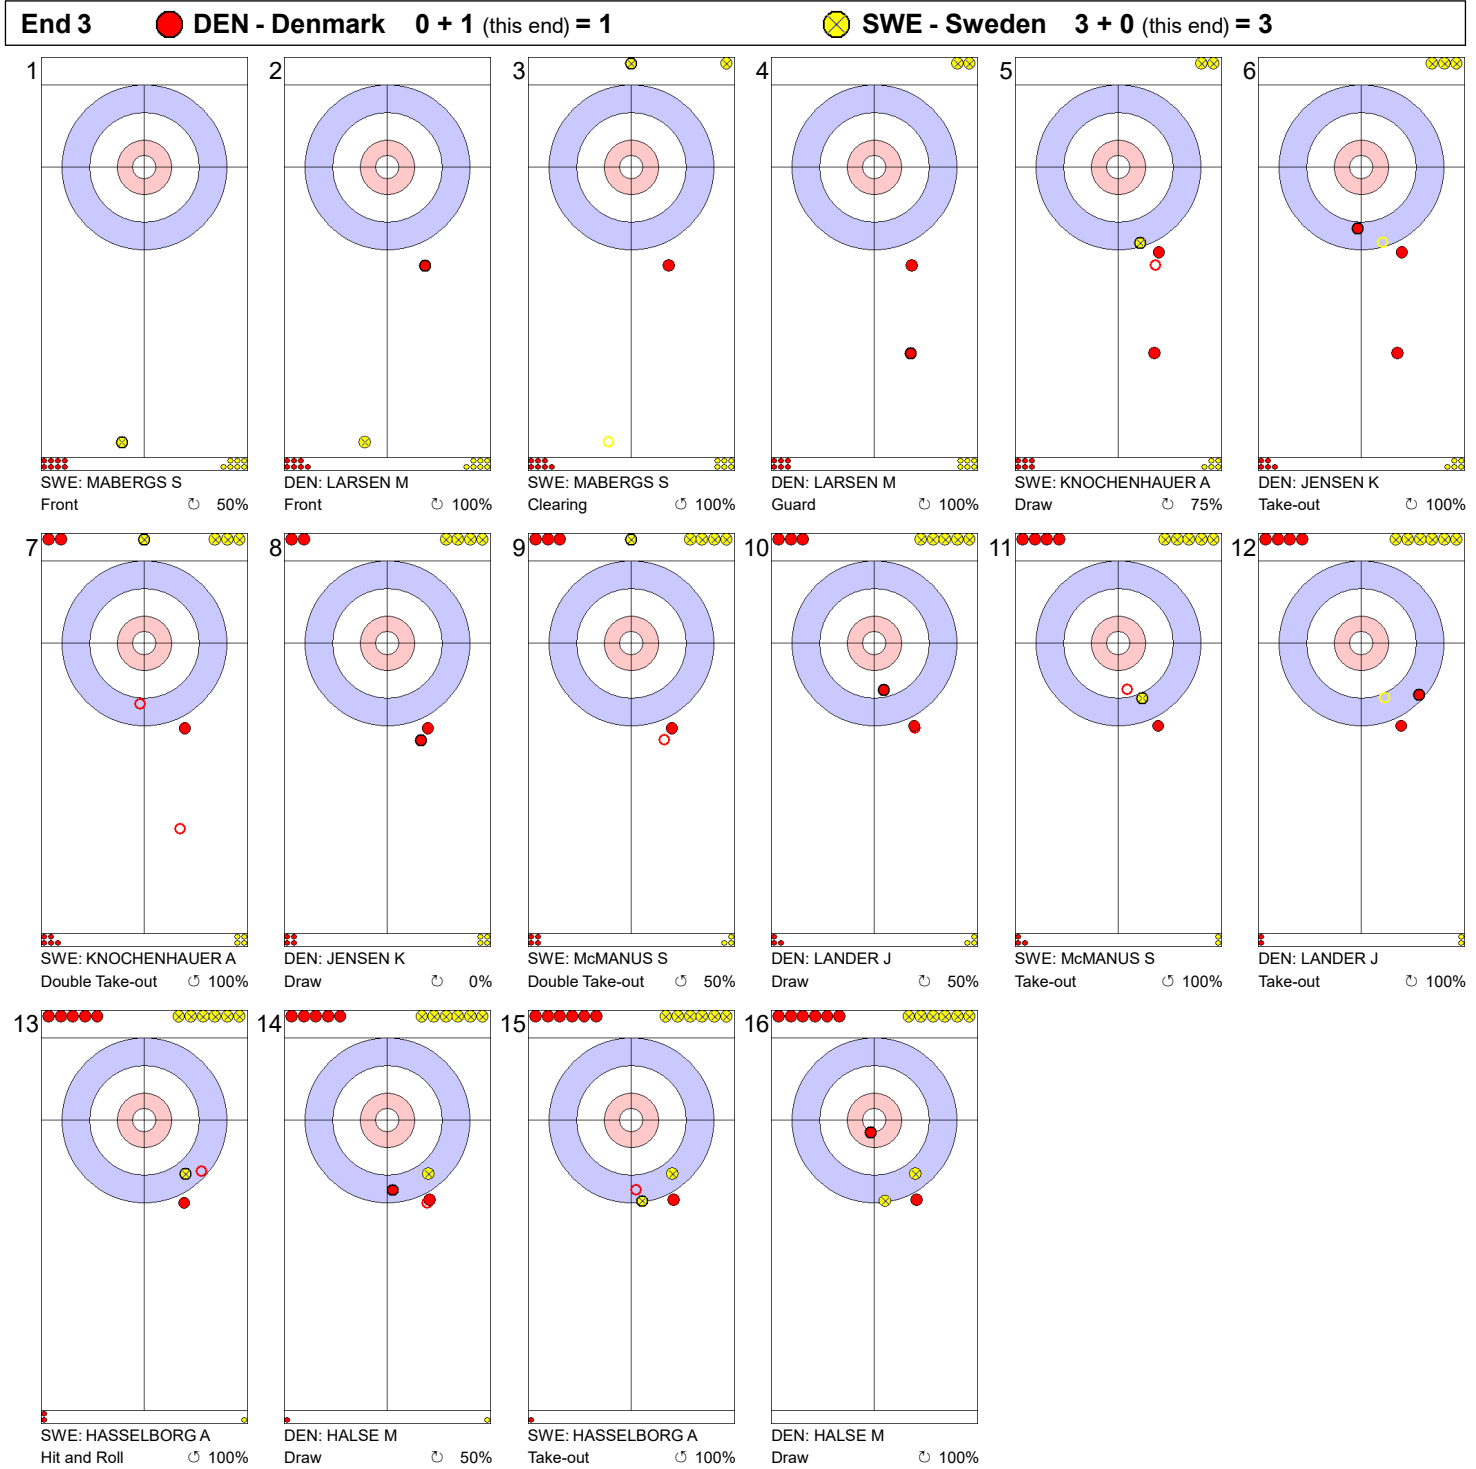

**Game - Shot by Shot**

**Legend:**  
 Clockwise     
 Counter-clockwise     
 - Not considered

**Game - Shot by Shot**

**Legend:**  
 Clockwise      Counter-clockwise      - Not considered

**Game - Shot by Shot**

**Legend:**  
 Clockwise      Counter-clockwise      - Not considered

**Game - Shot by Shot**

**Legend:**  
 ⌚ Clockwise      ⌚ Counter-clockwise      - Not considered

**Game - Shot by Shot**

**Legend:**  
 ↻ Clockwise    ↺ Counter-clockwise    - Not considered

**Game - Shot by Shot**

**Legend:**  
 Clockwise      Counter-clockwise      - Not considered

**Game - Shot by Shot**

**Legend:**  
 ↻ Clockwise      ↻ Counter-clockwise      - Not considered

**Game - Shot by Shot**

**Legend:**  
 Clockwise      Counter-clockwise      - Not considered

**Game - Shot by Shot**

**Legend:**  
 ↻ Clockwise      ↺ Counter-clockwise      - Not considered