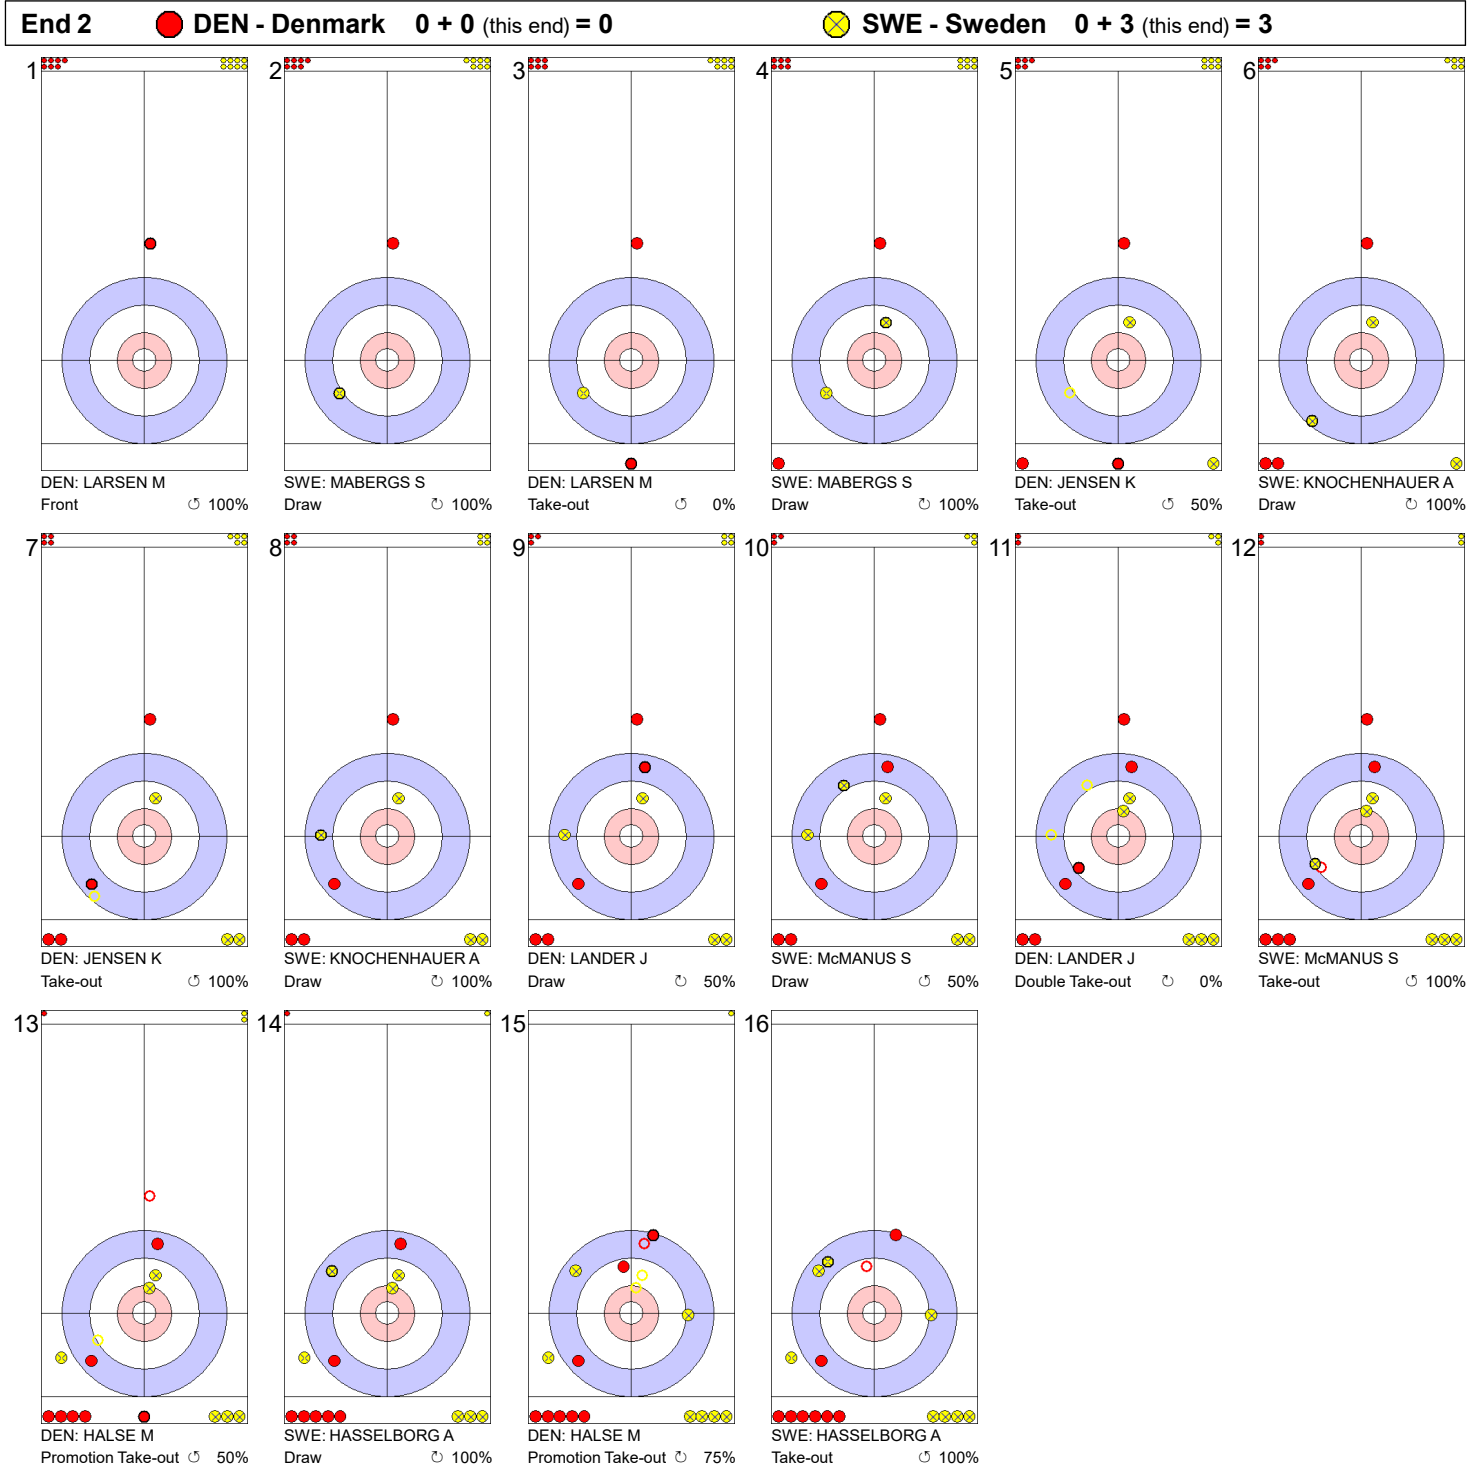

**Game - Shot by Shot**

**Legend:**  
 Clockwise     
 Counter-clockwise     
 - Not considered

**Game - Shot by Shot**

**Legend:**  
 Clockwise      Counter-clockwise      - Not considered

**Game - Shot by Shot**

**Legend:**  
 Clockwise      Counter-clockwise      - Not considered

**Game - Shot by Shot**

**Legend:**  
 ⌚ Clockwise      ⌚ Counter-clockwise      - Not considered

**Game - Shot by Shot**

**Legend:**  
 ↻ Clockwise    ↺ Counter-clockwise    - Not considered

**Game - Shot by Shot**

**Legend:**  
 Clockwise      Counter-clockwise      - Not considered

**Game - Shot by Shot**

**Legend:**  
 ↻ Clockwise      ↻ Counter-clockwise      - Not considered

**Game - Shot by Shot**

**Legend:**  
 Clockwise      Counter-clockwise      - Not considered

**Game - Shot by Shot**

**Legend:**  
 ↻ Clockwise      ↺ Counter-clockwise      - Not considered