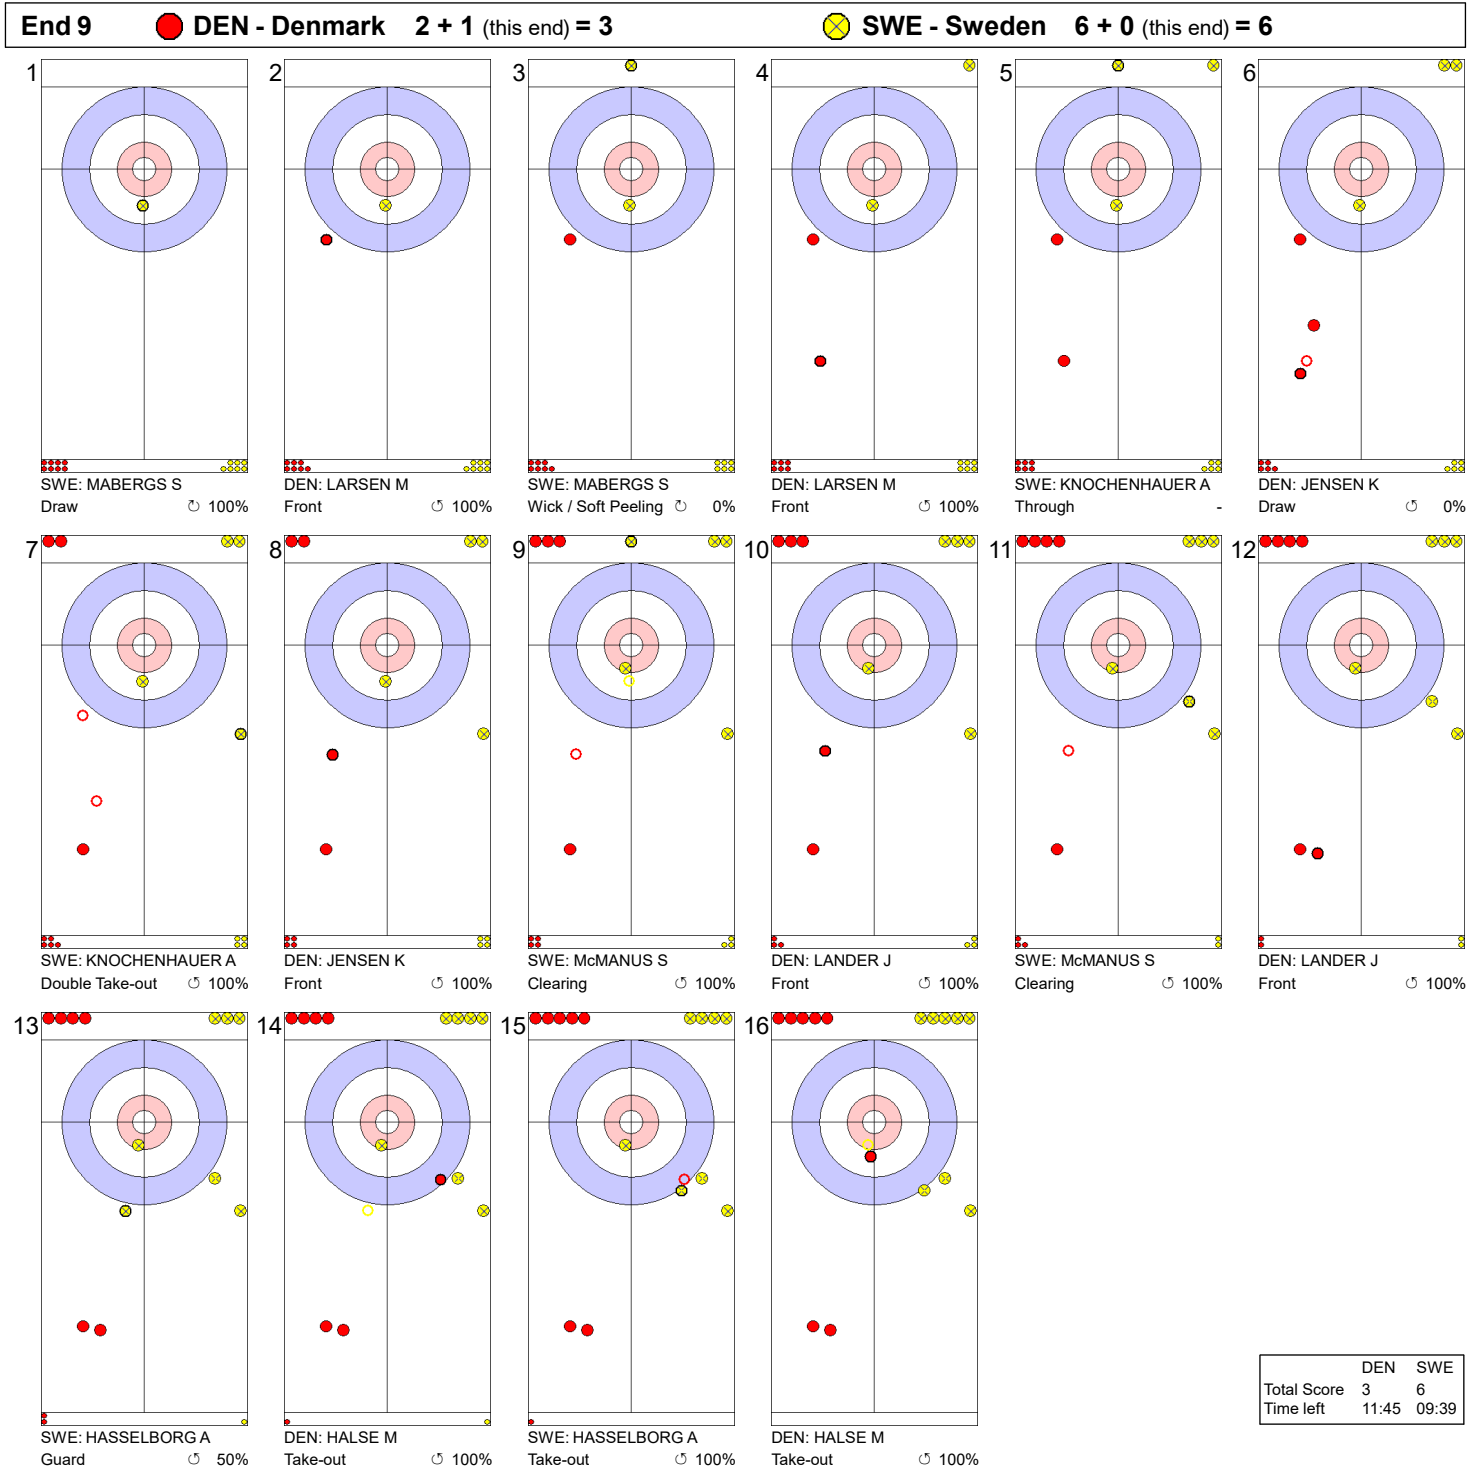

**Game - Shot by Shot**

**Legend:**  
 Clockwise     
 Counter-clockwise     
 - Not considered

**Game - Shot by Shot**

**Legend:**  
 Clockwise      Counter-clockwise      - Not considered

**Game - Shot by Shot**

**Legend:**  
 Clockwise      Counter-clockwise      - Not considered

**Game - Shot by Shot**

**Legend:**  
 ⌚ Clockwise      ⌚ Counter-clockwise      - Not considered

**Game - Shot by Shot**

**Legend:**  
 ↻ Clockwise    ↺ Counter-clockwise    - Not considered

**Game - Shot by Shot**

**Legend:**  
 Clockwise      Counter-clockwise      - Not considered

**Game - Shot by Shot**

**Legend:**  
 ↻ Clockwise      ↻ Counter-clockwise      - Not considered

**Game - Shot by Shot**

**Legend:**  
 Clockwise      Counter-clockwise      - Not considered

**Game - Shot by Shot**

**Legend:**  
 ↻ Clockwise      ↺ Counter-clockwise      - Not considered