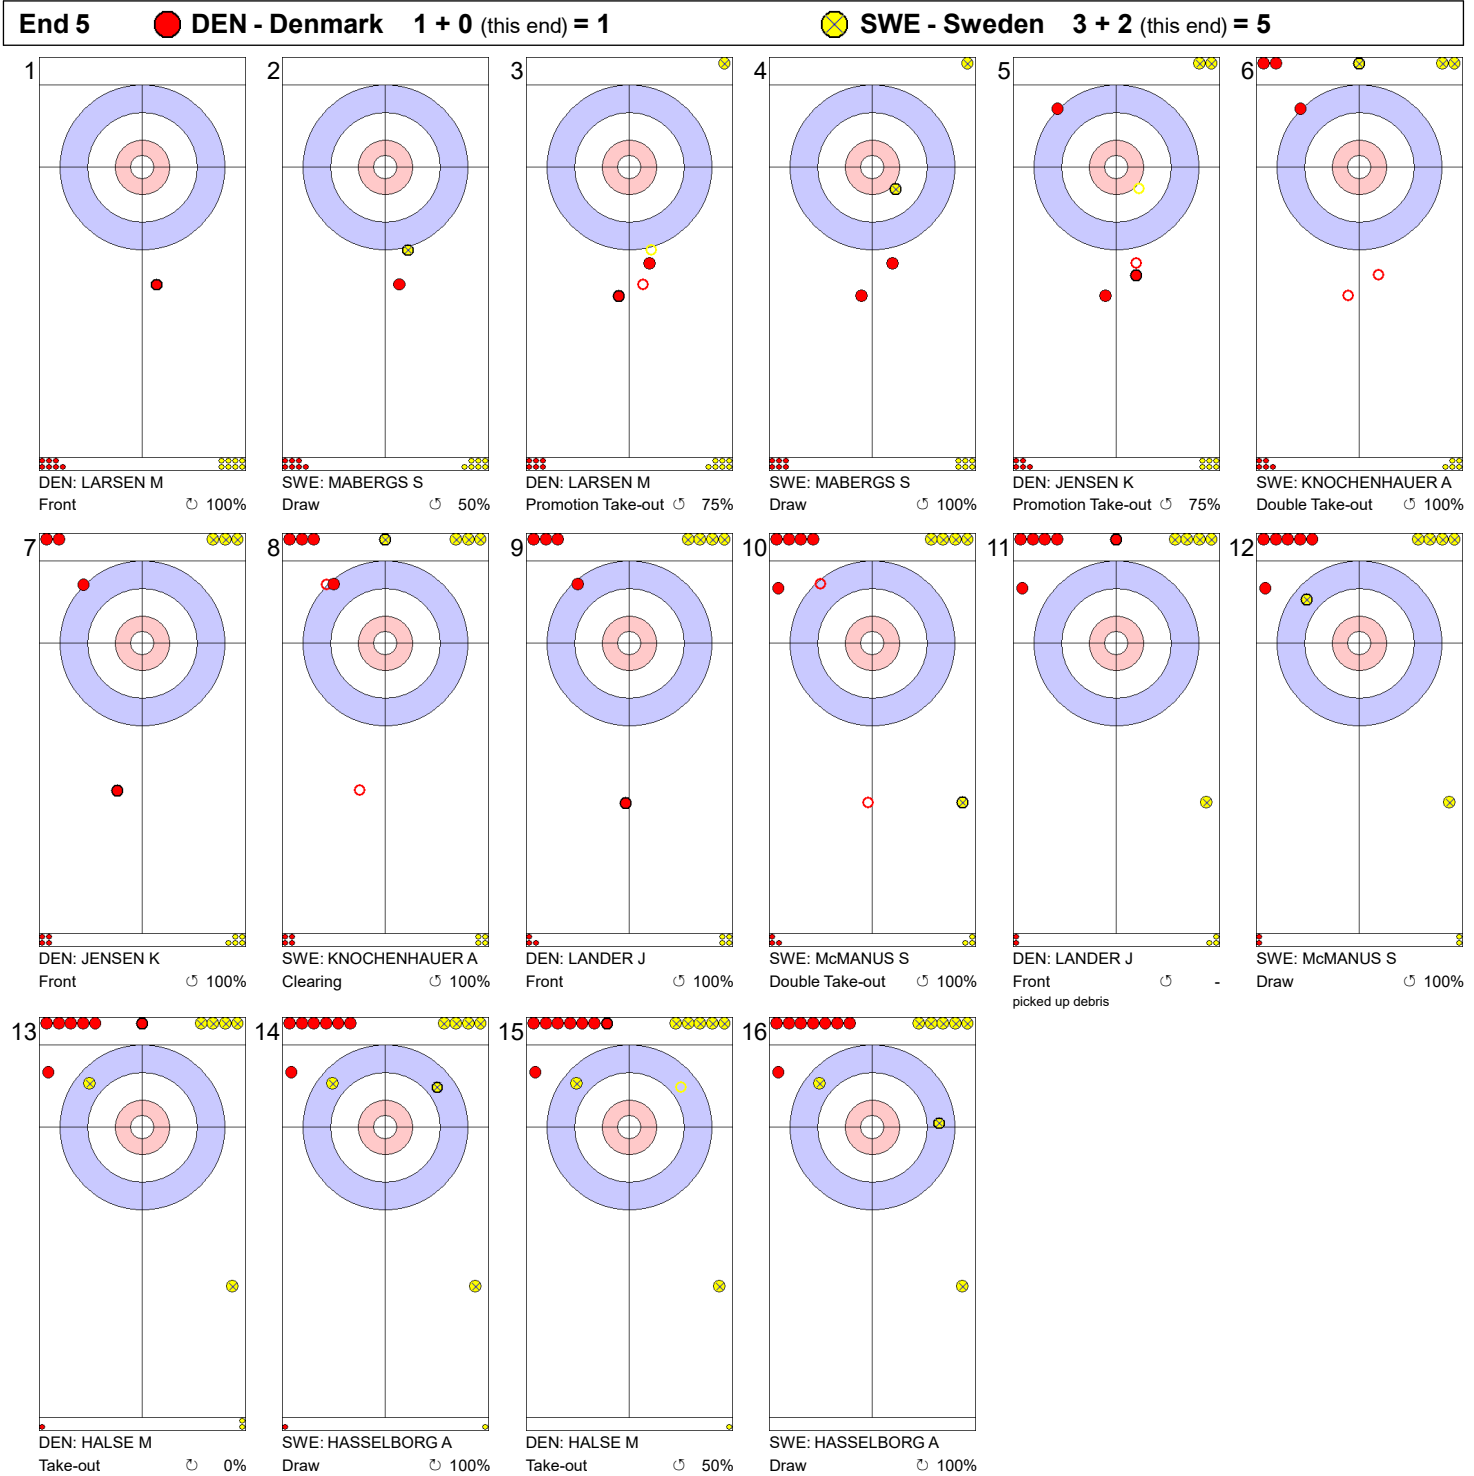

**Game - Shot by Shot**

**Legend:**  
 Clockwise     
 Counter-clockwise     
 - Not considered

**Game - Shot by Shot**

**Legend:**  
 Clockwise      Counter-clockwise      - Not considered

**Game - Shot by Shot**

**Legend:**  
 Clockwise      Counter-clockwise      - Not considered

**Game - Shot by Shot**

**Legend:**  
 ⌚ Clockwise      ⌚ Counter-clockwise      - Not considered

**Game - Shot by Shot**

**Legend:**  
 ↻ Clockwise    ↺ Counter-clockwise    - Not considered

**Game - Shot by Shot**

**Legend:**  
 Clockwise      Counter-clockwise      - Not considered

**Game - Shot by Shot**

**Legend:**  
 ↻ Clockwise      ↻ Counter-clockwise      - Not considered

**Game - Shot by Shot**

**Legend:**  
 Clockwise      Counter-clockwise      - Not considered

**Game - Shot by Shot**

**Legend:**  
 ↻ Clockwise      ↺ Counter-clockwise      - Not considered