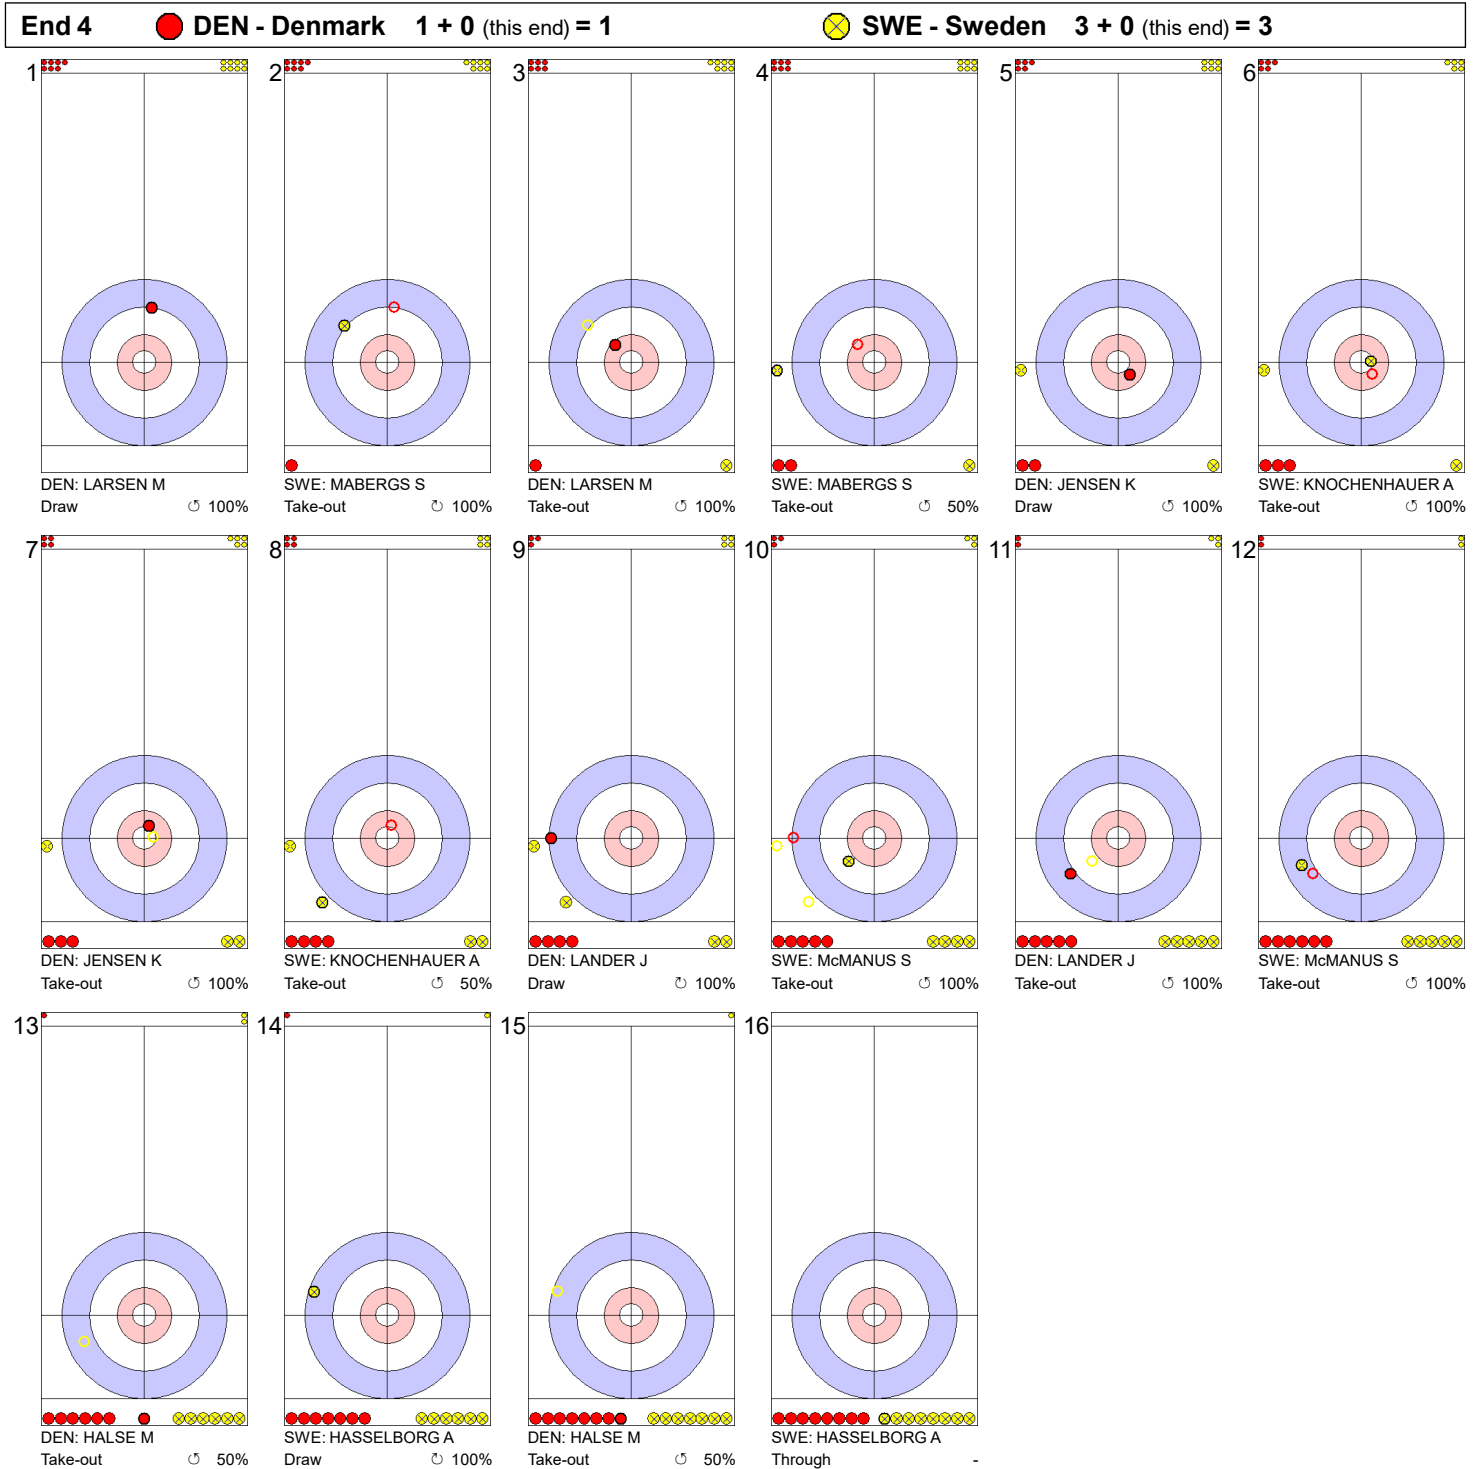

**Game - Shot by Shot**

**Legend:**  
 Clockwise     
 Counter-clockwise     
 - Not considered

**Game - Shot by Shot**

**Legend:**  
 Clockwise      Counter-clockwise      - Not considered

**Game - Shot by Shot**

**Legend:**  
 Clockwise      Counter-clockwise      - Not considered

**Game - Shot by Shot**

**Legend:**  
 ⌚ Clockwise      ⌚ Counter-clockwise      - Not considered

**Game - Shot by Shot**

**Legend:**  
 ↻ Clockwise    ↺ Counter-clockwise    - Not considered

**Game - Shot by Shot**

**Legend:**  
 Clockwise      Counter-clockwise      - Not considered

**Game - Shot by Shot**

**Legend:**  
 ↻ Clockwise      ↻ Counter-clockwise      - Not considered

**Game - Shot by Shot**

**Legend:**  
 Clockwise      Counter-clockwise      - Not considered

**Game - Shot by Shot**

**Legend:**  
 ↻ Clockwise      ↺ Counter-clockwise      - Not considered