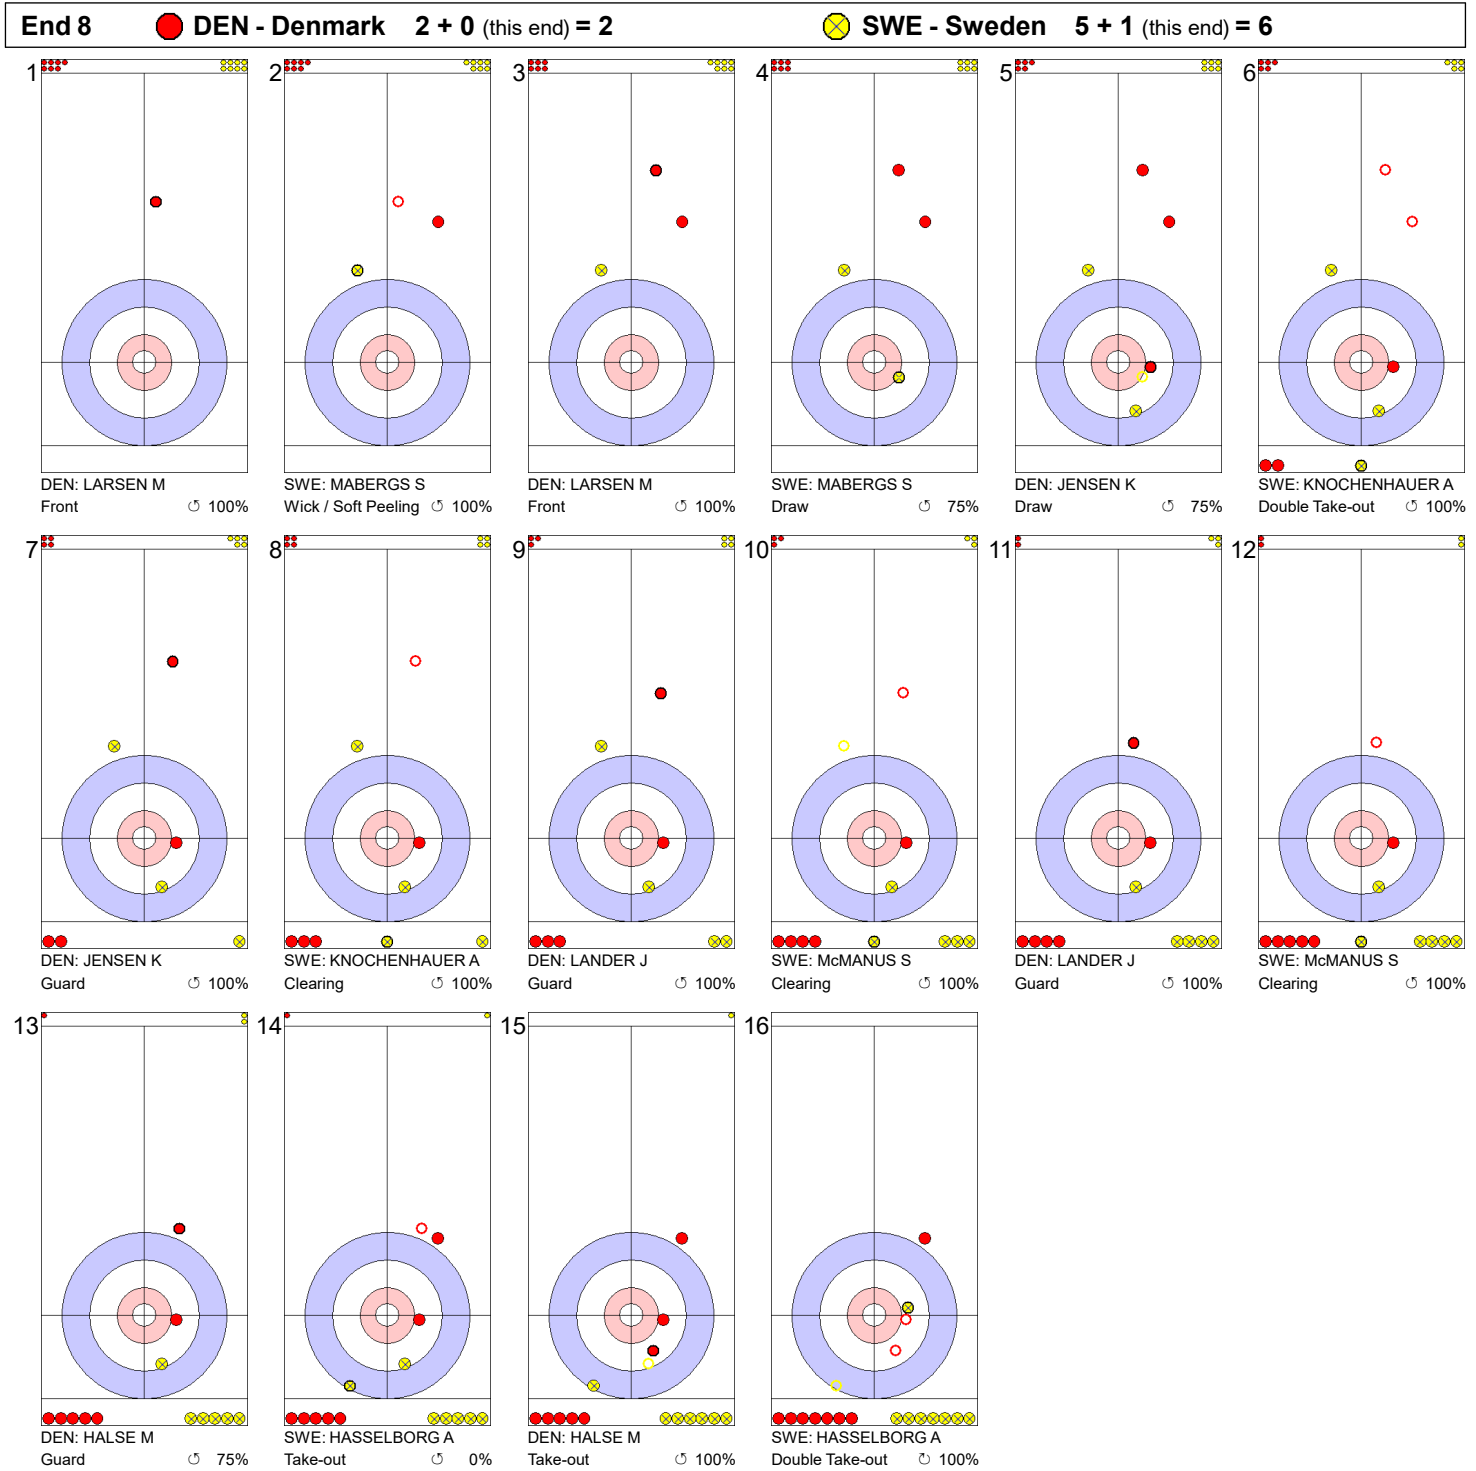

**Game - Shot by Shot**

**Legend:**  
 Clockwise     
 Counter-clockwise     
 - Not considered

**Game - Shot by Shot**

**Legend:**  
 Clockwise      Counter-clockwise      - Not considered

**Game - Shot by Shot**

**Legend:**  
 Clockwise      Counter-clockwise      - Not considered

**Game - Shot by Shot**

**Legend:**  
 ⌚ Clockwise      ⌚ Counter-clockwise      - Not considered

**Game - Shot by Shot**

**Legend:**  
 ↻ Clockwise    ↺ Counter-clockwise    - Not considered

**Game - Shot by Shot**

**Legend:**  
 Clockwise      Counter-clockwise      - Not considered

**Game - Shot by Shot**

**Legend:**  
 ↻ Clockwise      ↻ Counter-clockwise      - Not considered

**Game - Shot by Shot**

**Legend:**  
 Clockwise      Counter-clockwise      - Not considered

**Game - Shot by Shot**

**Legend:**  
 ↻ Clockwise      ↺ Counter-clockwise      - Not considered