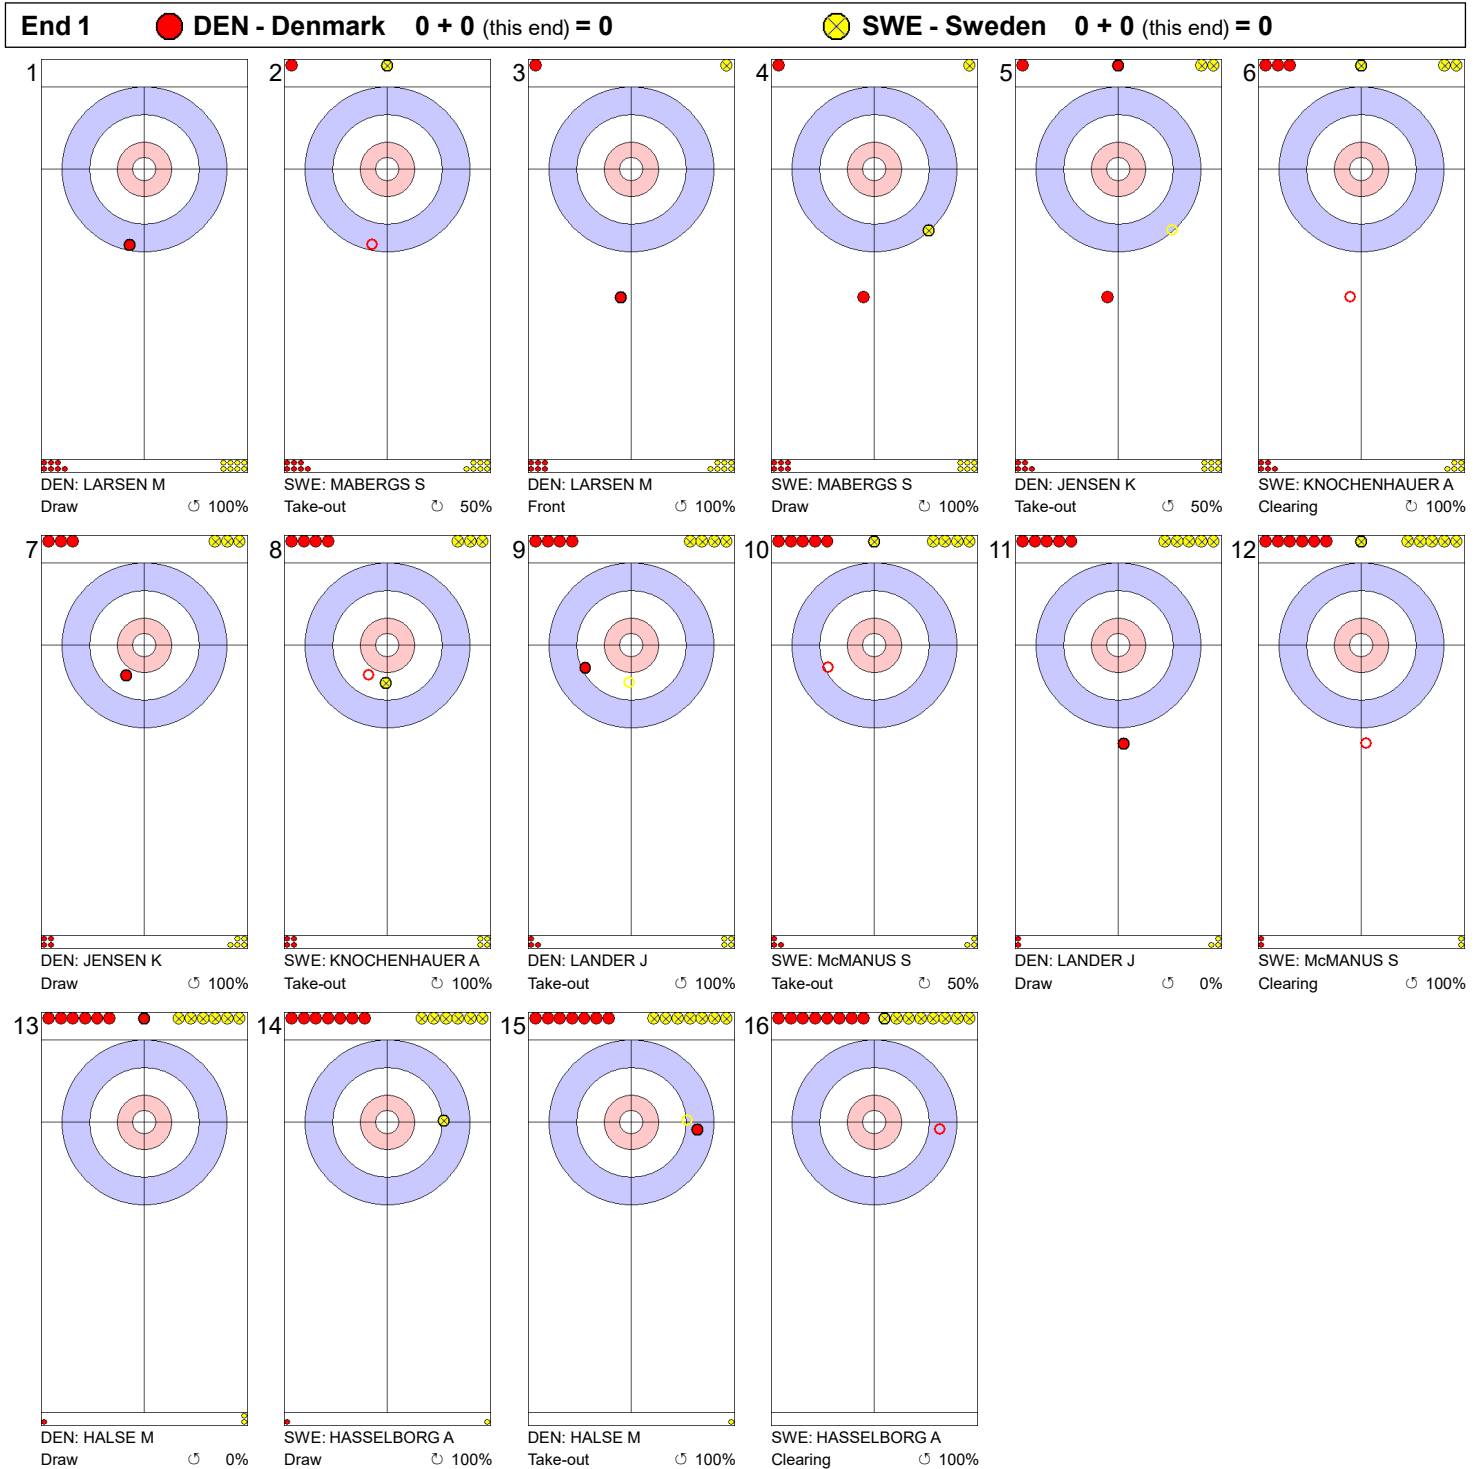

**Game - Shot by Shot**

**Legend:**  
 Clockwise     
 Counter-clockwise     
 - Not considered

**Game - Shot by Shot**

**Legend:**  
 Clockwise      Counter-clockwise      - Not considered

**Game - Shot by Shot**

**Legend:**  
 Clockwise      Counter-clockwise      - Not considered

**Game - Shot by Shot**

**Legend:**  
 ⌚ Clockwise      ⌚ Counter-clockwise      - Not considered

**Game - Shot by Shot**

**Legend:**  
 ↻ Clockwise    ↺ Counter-clockwise    - Not considered

**Game - Shot by Shot**

**Legend:**  
 Clockwise      Counter-clockwise      - Not considered

**Game - Shot by Shot**

**Legend:**  
 ↻ Clockwise      ↻ Counter-clockwise      - Not considered

**Game - Shot by Shot**

**Legend:**  
 Clockwise      Counter-clockwise      - Not considered

**Game - Shot by Shot**

**Legend:**  
 ↻ Clockwise      ↺ Counter-clockwise      - Not considered